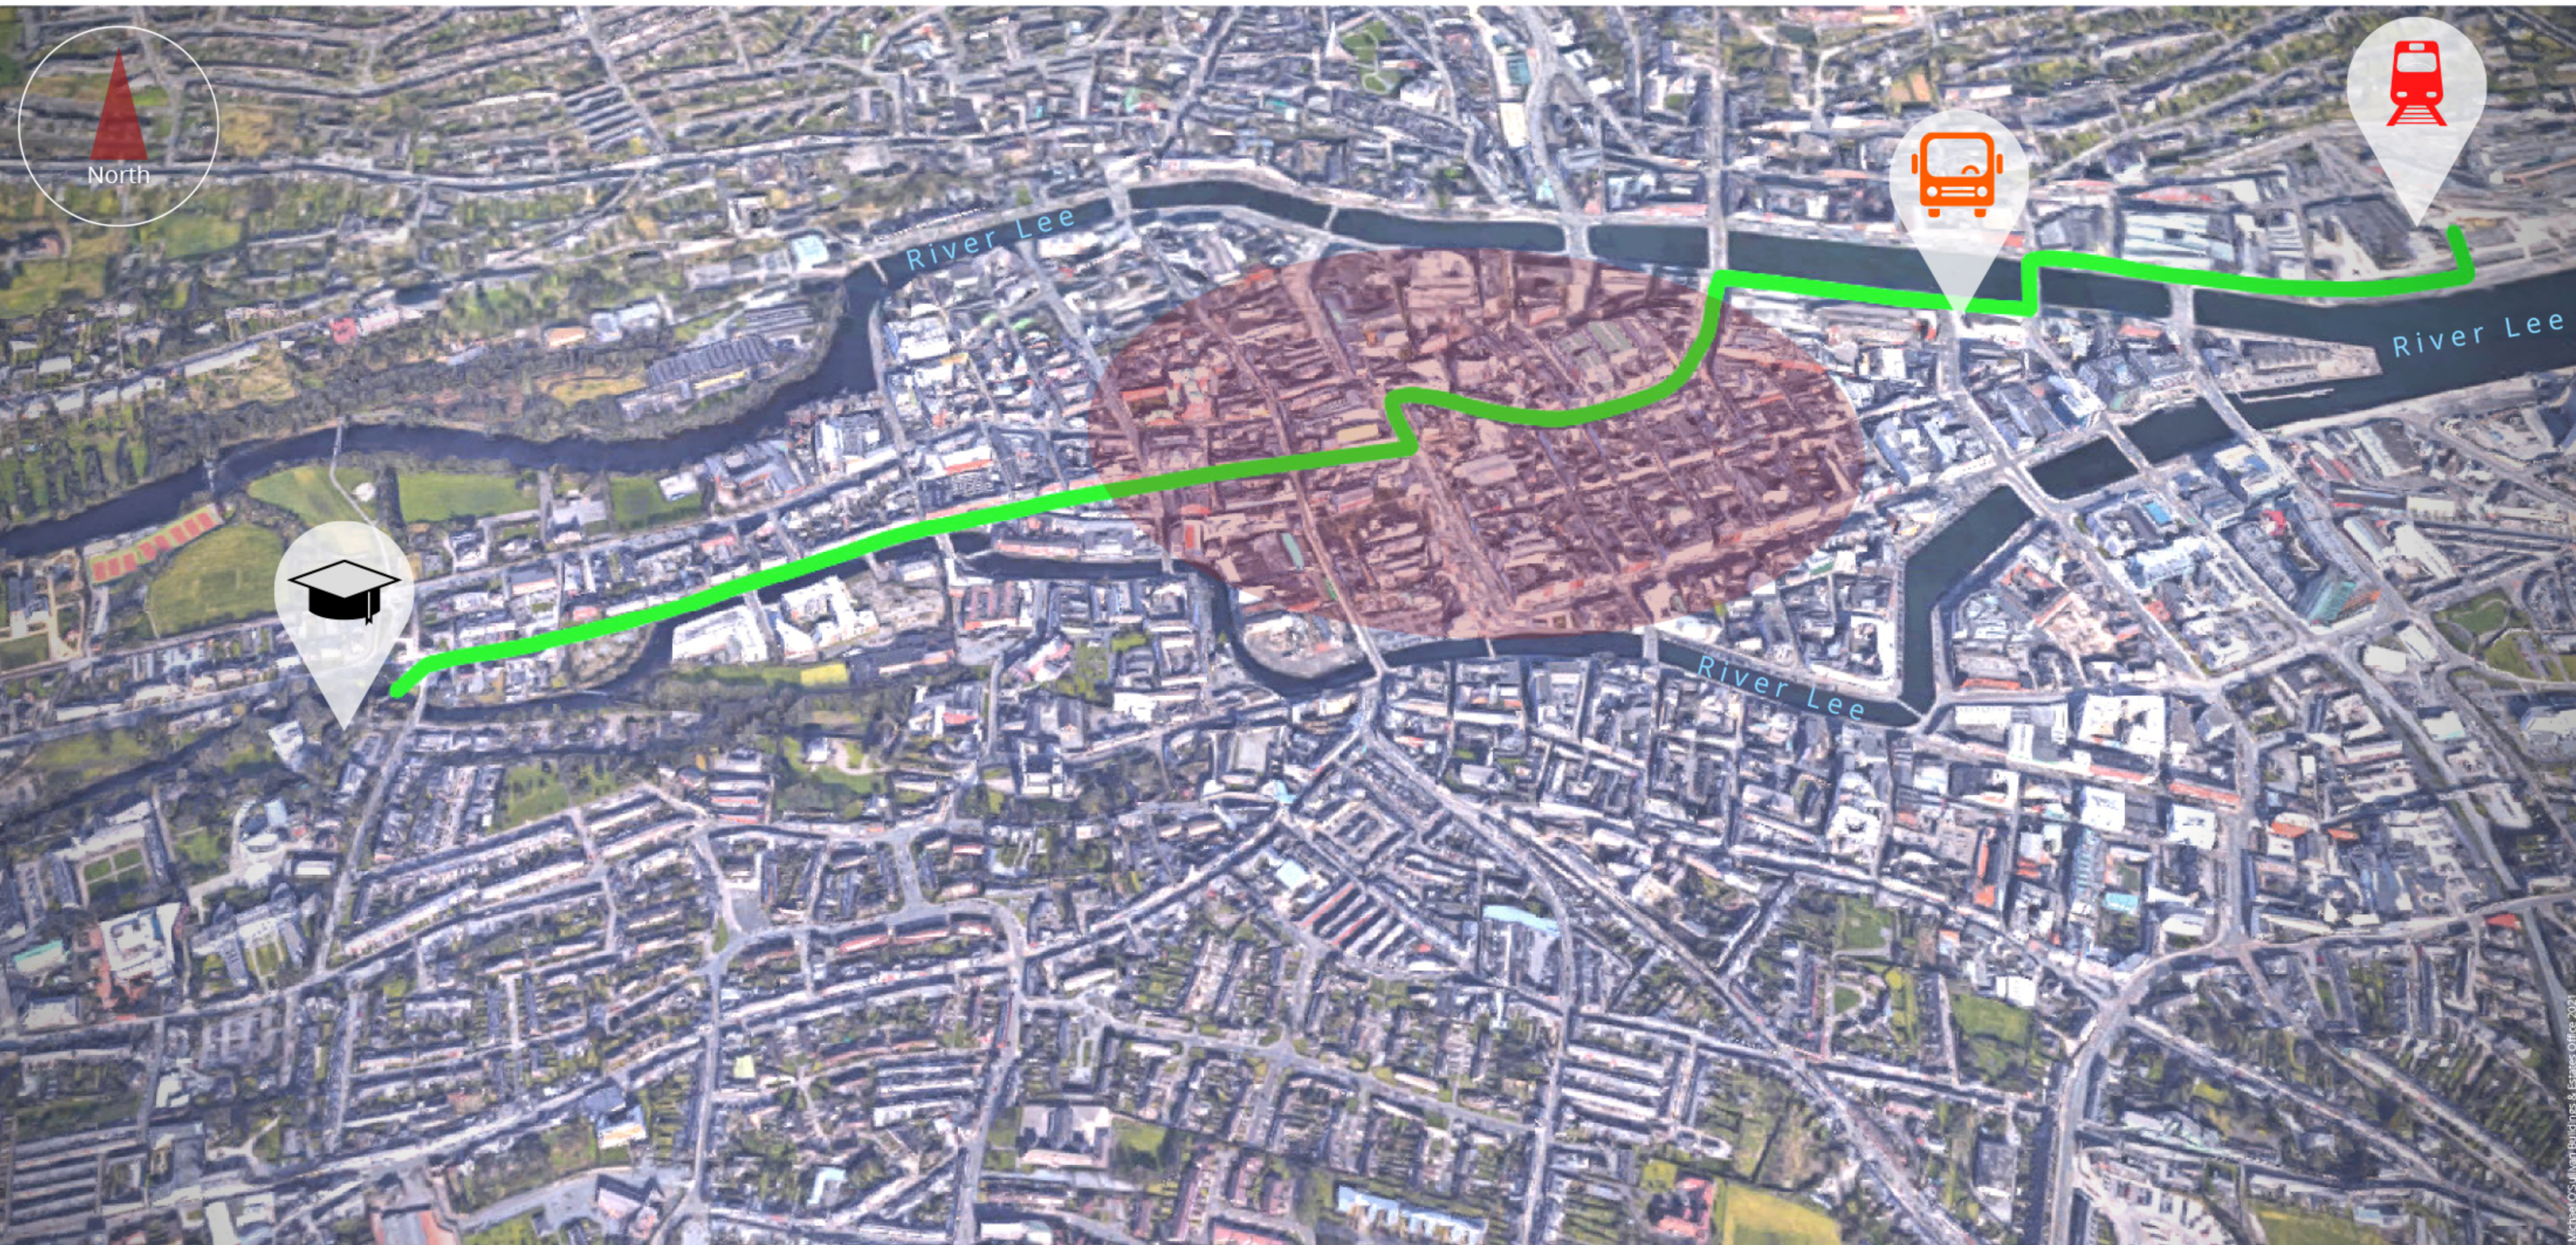

UCC CAMPUS MAP

Routes from Train & Bus Station to UCC Main Campus

200m

 Kent Station  Bus Station  UCC Main Campus

| | | | |
|--|---|---|---|
| Kent Train Station to UCC Main Campus |  |  |  |
| Bus Station to UCC Main Campus | 37 mins | 14 mins | 17 mins (every 15 mins) |
| City Centre to UCC Main Campus | 28 mins | 8 mins | 14 mins (every 15 mins) |
| | 19 mins | 6 mins | 11 mins (every 15 mins) |